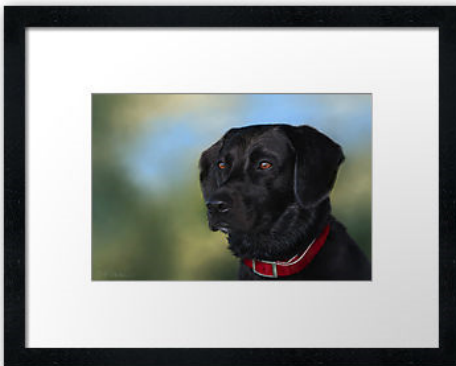

GW Canvas (1.5-1.75" Edge)*

Size	Cost
11x14"	\$120.00
12x16"	\$130.00
16x20"	\$145.00
18x24"	\$180.00
20x30"	\$200.00
24x36"	\$225.00

***Premium Prints & Gallery Wrap (GW) canvas are archival quality & are signed by the artist/photographer**

*Framing for prints extra | GW canvas comes ready to hang

*Please ask for a quote if you prefer an odd size or larger print or canvas

***Lead-time: please allow 2 - 3 weeks**

Premium Framed Print

Gallery Wrap Canvas (black edge & mirrored edge samples shown)